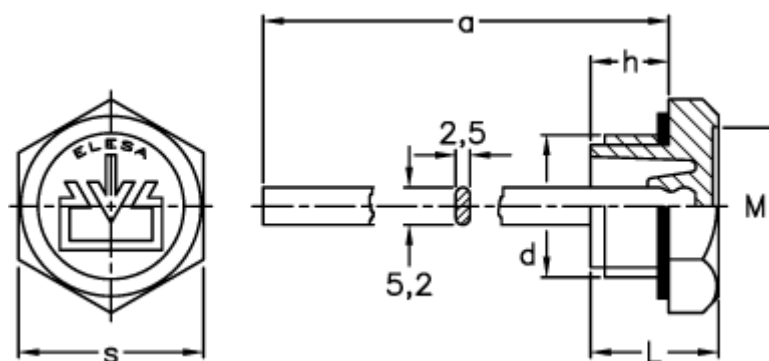

# Data Sheet

Article number: 2311059505

Description: E+G Oil fill plug, w/breather hole  
TCD.14x1,5+a, black

## Measures

a	= 120
d	= M14x1,5
h	= 9
L	= 16
M	= 15.0
s	= 19
Tightening torque N m = 6 til 8	